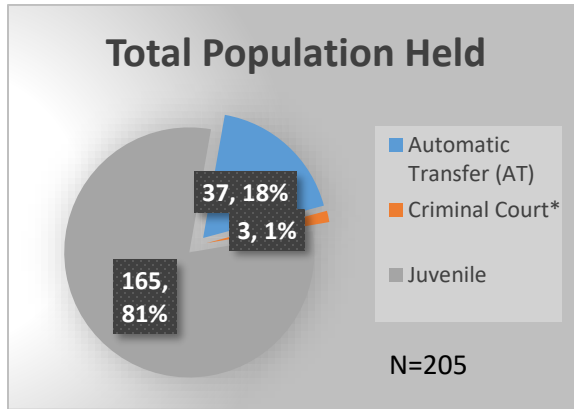

Daily Data Dashboard – October 25, 2022
Demographics for JTDC Population
Tuesday Morning Midnight Count

Total # of probation Involved youth¹: 979

¹ Probation Active: Any youth who is pending sentencing with an active social history, has been formally placed on probation or supervision with Cook County Juvenile Probation on the date of the report.

Data sources: cFive Supervisor – Probation Population and RMIS – JTDC Population

*Age, Gender and Race for Criminal Court population (N=3) is not represented in this report.

Daily Data Dashboard – October 25, 2022
Demographics for JTDC Population
Tuesday Morning Midnight Count