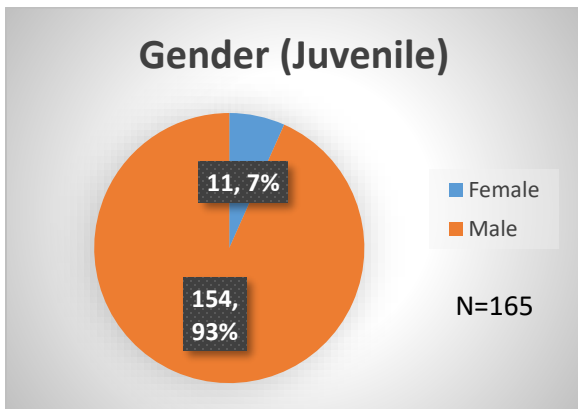

Daily Data Dashboard – October 25, 2022
Demographics for JTDC Population
Tuesday Morning Midnight Count

Total # of probation Involved youth¹: 979

¹ Probation Active: Any youth who is pending sentencing with an active social history, has been formally placed on probation or supervision with Cook County Juvenile Probation on the date of the report.

Data sources: cFive Supervisor – Probation Population and RMIS – JTDC Population

*Age, Gender and Race for Criminal Court population (N=3) is not represented in this report.

Daily Data Dashboard – October 25, 2022
Demographics for JTDC Population
Tuesday Morning Midnight Count