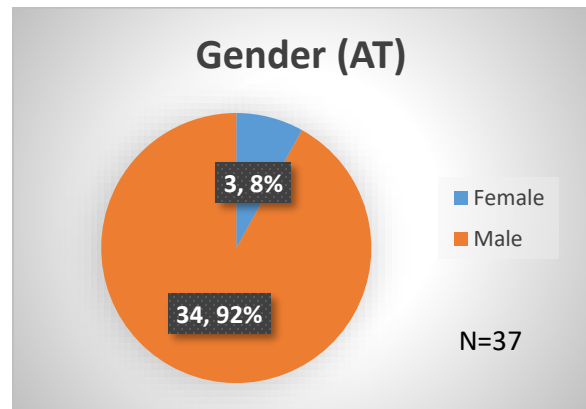

Daily Data Dashboard – October 25, 2022
Demographics for JTDC Population
Tuesday Morning Midnight Count

Total # of probation Involved youth¹: 979

¹ Probation Active: Any youth who is pending sentencing with an active social history, has been formally placed on probation or supervision with Cook County Juvenile Probation on the date of the report.

Data sources: cFive Supervisor – Probation Population and RMIS – JTDC Population

*Age, Gender and Race for Criminal Court population (N=3) is not represented in this report.

Daily Data Dashboard – October 25, 2022
Demographics for JTDC Population
Tuesday Morning Midnight Count