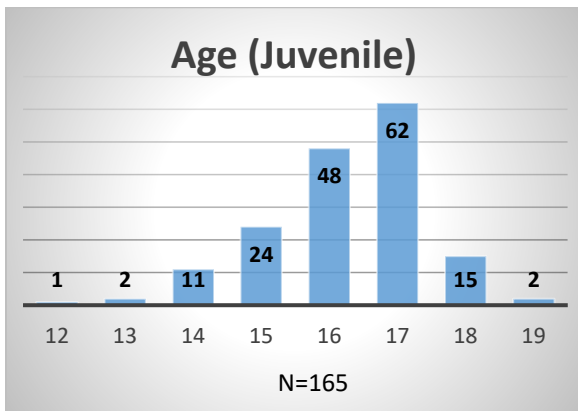

Daily Data Dashboard – October 25, 2022
Demographics for JTDC Population
Tuesday Morning Midnight Count

Total # of probation Involved youth¹: 979

¹ Probation Active: Any youth who is pending sentencing with an active social history, has been formally placed on probation or supervision with Cook County Juvenile Probation on the date of the report.

Data sources: cFive Supervisor – Probation Population and RMIS – JTDC Population

*Age, Gender and Race for Criminal Court population (N=3) is not represented in this report.

Daily Data Dashboard – October 25, 2022
Demographics for JTDC Population
Tuesday Morning Midnight Count