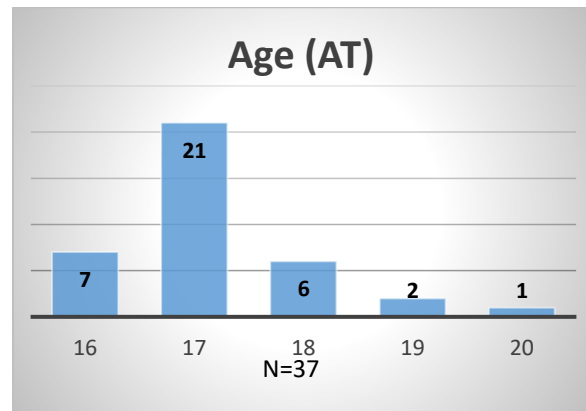

Daily Data Dashboard – October 25, 2022
Demographics for JTDC Population
Tuesday Morning Midnight Count

Total # of probation Involved youth¹: 979

¹ Probation Active: Any youth who is pending sentencing with an active social history, has been formally placed on probation or supervision with Cook County Juvenile Probation on the date of the report.

Data sources: cFive Supervisor – Probation Population and RMIS – JTDC Population

*Age, Gender and Race for Criminal Court population (N=3) is not represented in this report.

Daily Data Dashboard – October 25, 2022
Demographics for JTDC Population
Tuesday Morning Midnight Count